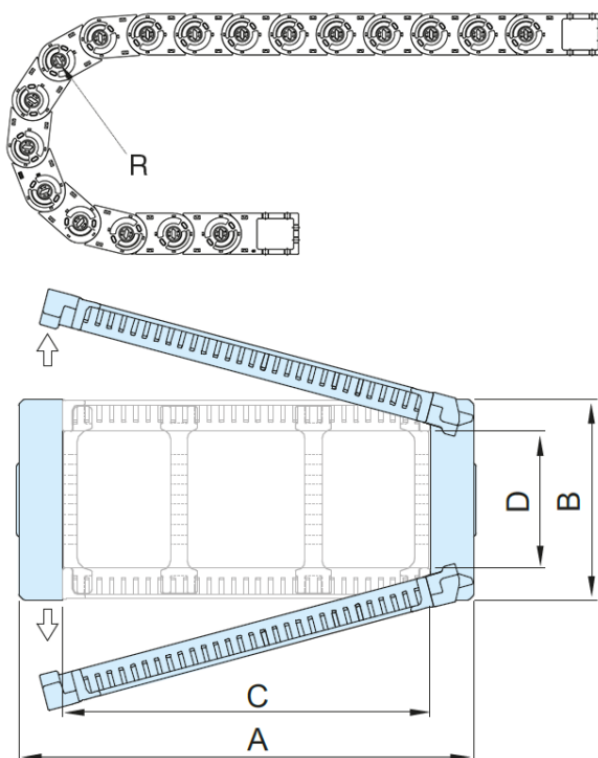

Article number: 18ST055N125R125

Description: ST Shift cable chain, ST055N.125 Radius 125- Hoved nr. (1LK)  
Type ST055N.125.R125

## Measures

A = 146

B = 52

C = 125

D = 40

I = 55

R = 125